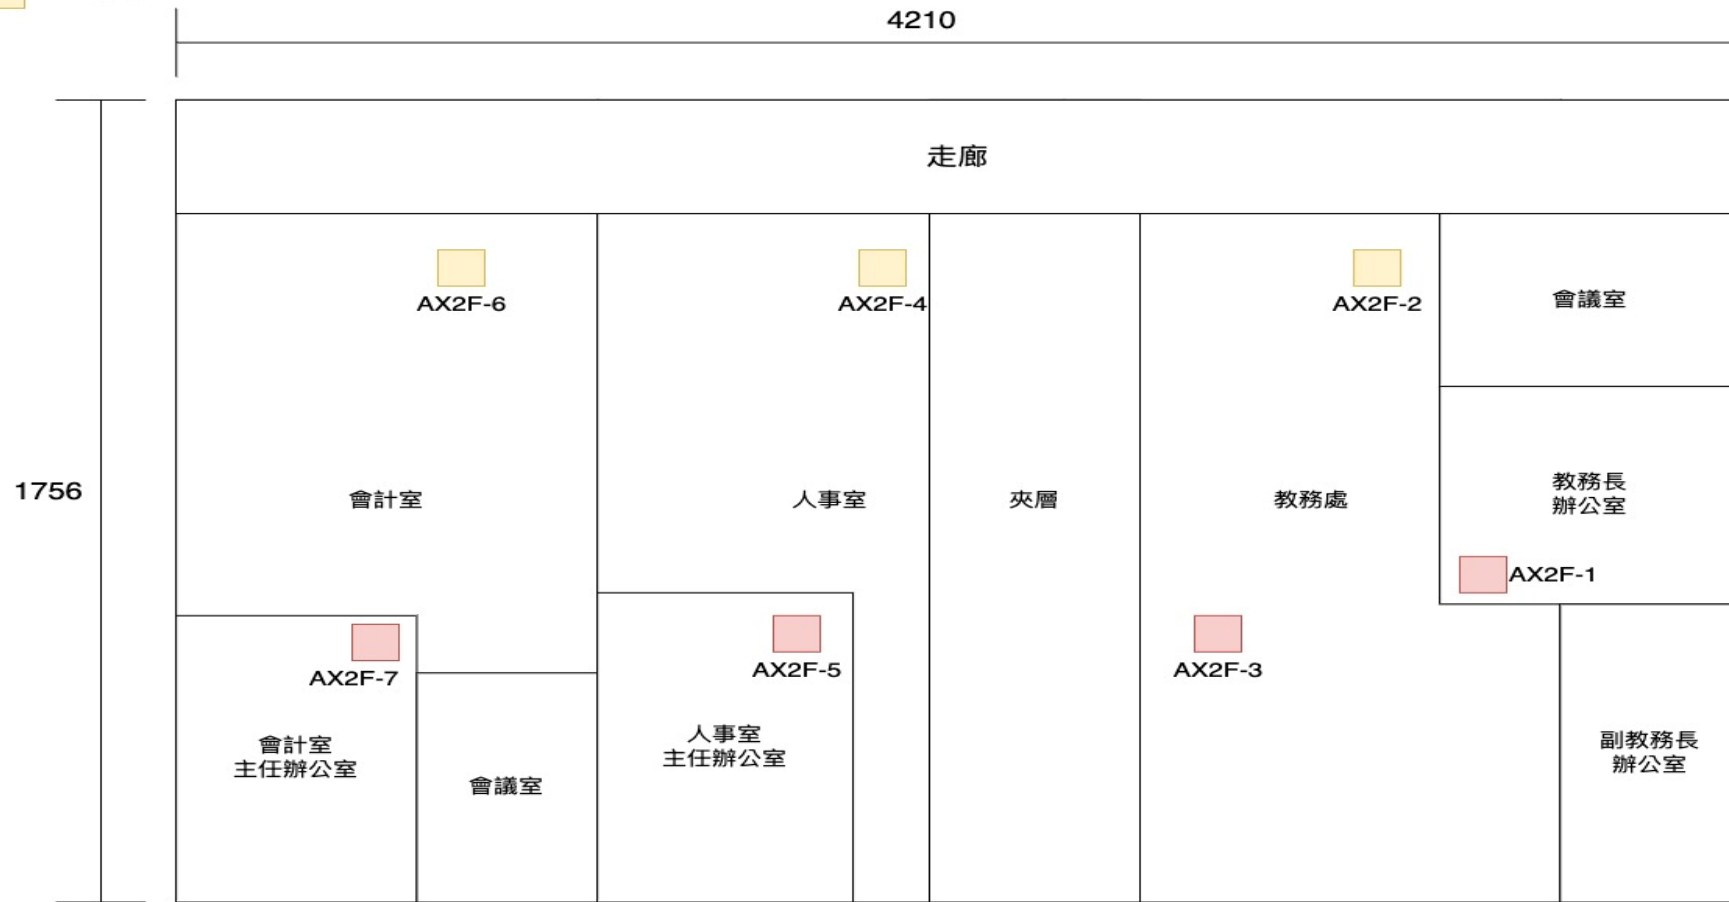

AP配置圖

行政大樓二樓

- AP-504
- AP-515